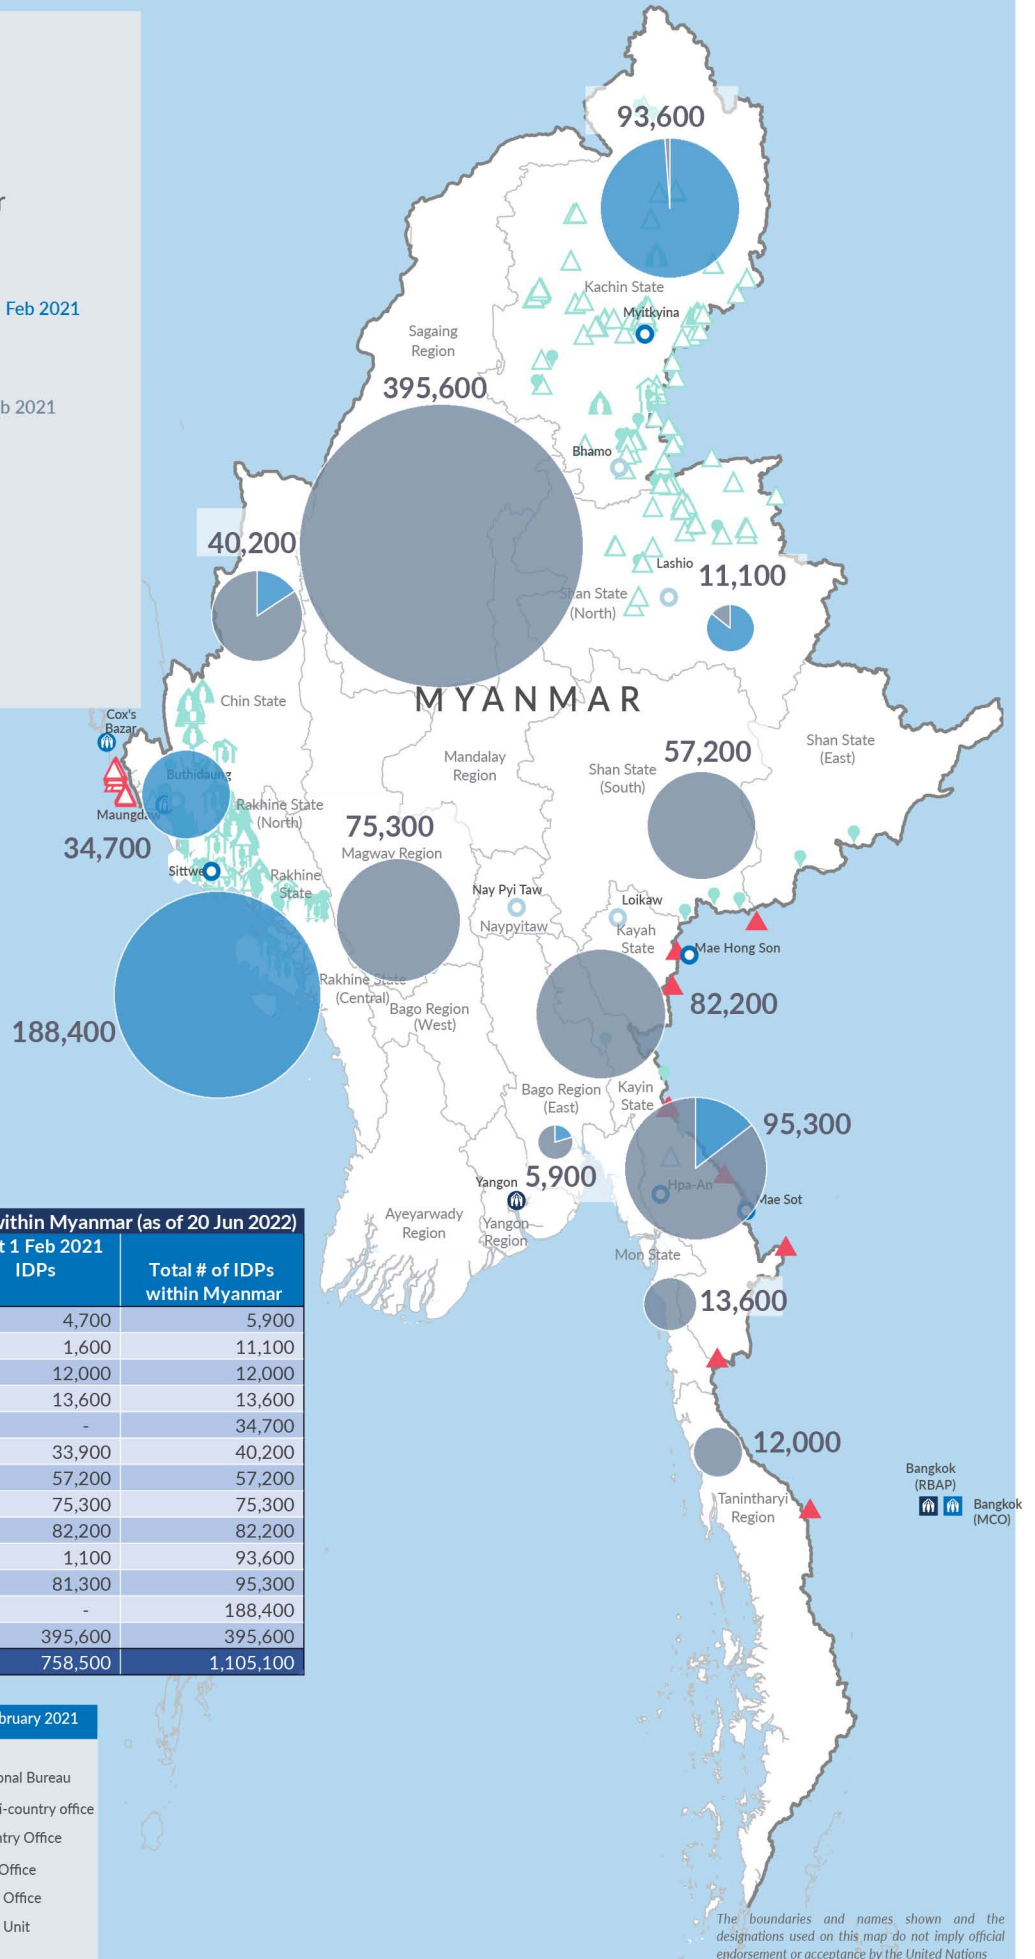

Key figures

1,105,100

Estimated total IDPs within Myanmar

346,600
 Estimated # of IDPs displaced prior to 1 Feb 2021
 (As of 31 December, 2021)

758,500
 Estimated # of IDPs displaced post 1 Feb 2021
 (As of 20 Jun, 2022)

 Prior to 1 Feb 2021
 Post 1 Feb 2021

Estimated internal displacement within Myanmar Pre+Post 1 February 2021
 (rounded to the nearest hundred)

-  IDP unplanned settlement (pre-1 Feb 2021)
-  IDP Center (pre-1 Feb 2021)
-  IDP spontaneous location (pre-1 Feb 2021)
-  IDP planned settlement (pre-1 Feb 2021)
-  Temporary shelter for displaced people from Myanmar
-  Refugee, planned settlement
-  International boundaries
-  UNHCR Regional Bureau
-  UNHCR Multi-country office
-  UNHCR Country Office
-  UNHCR Sub-Office
-  UNHCR Field Office
-  UNHCR Field Unit

The boundaries and names shown and the designations used on this map do not imply official endorsement or acceptance by the United Nations