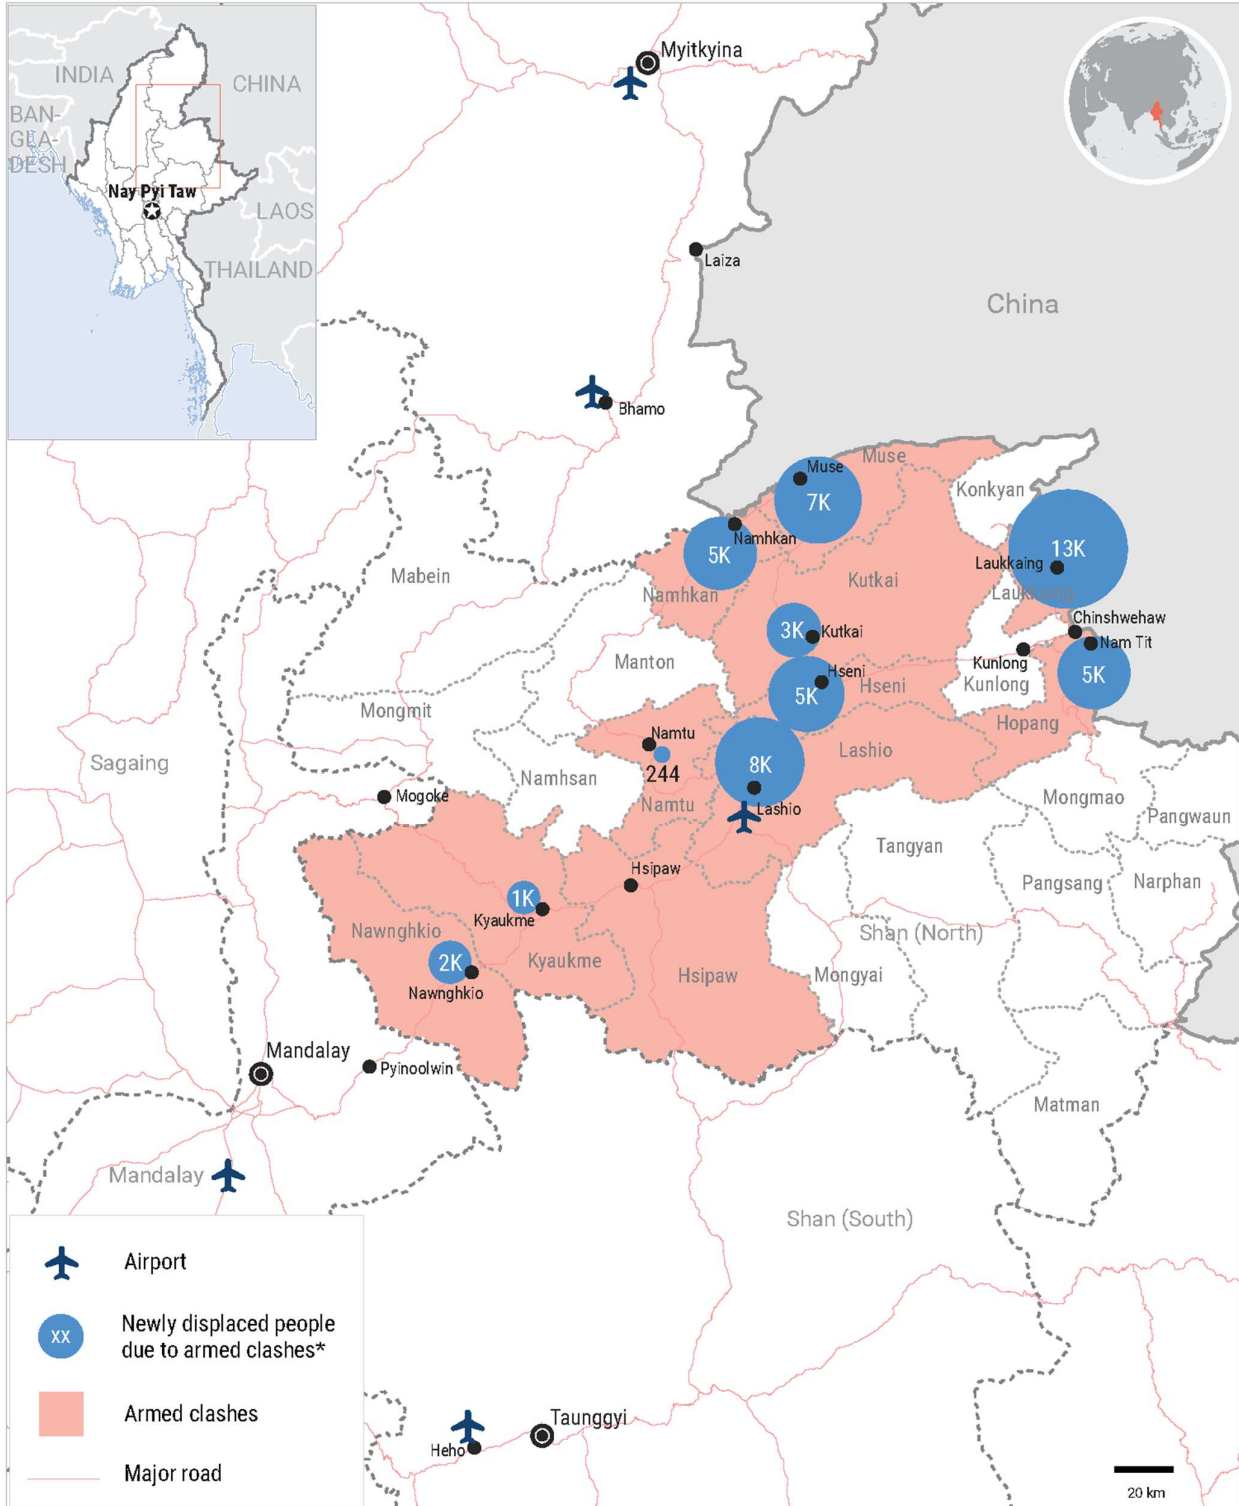

MYANMAR

Northern Shan Situation Update

As of 9 November 2023

*The displacement figures were obtained from reliable sources. However the verification is ongoing.

The boundaries and names shown and the designations used on this map do not imply official endorsement or acceptance by the United Nations.
Creation date: 9 November 2023 Sources: UN in Myanmar. Feedback: ocha@myanmar.org www.unocha.org www.reliefweb.int